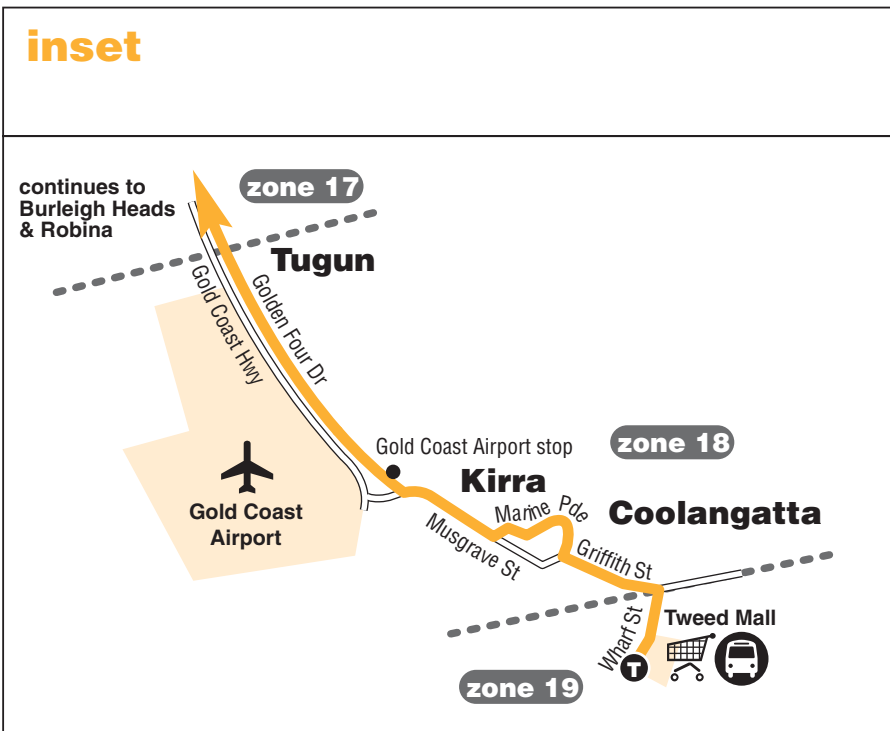

note

For connections to Gold Coast Airport use route 799 from Golden Four Dr stop, Gold Coast Airport. Route 799 runs every 15 minutes.

Robina to Tweed Heads

servicing Robina station, Robina Town Centre, Burleigh Heads & Tweed Heads

Monday to Friday

showing route number	765	765	765	765	765	765	765	765	765	765	765	765	765	765	765	765	765
major stops	am																pm
Central station – train departs	.	4.57	5.19	.	6.55	7.25	7.55	8.25	8.55	9.25	9.55	10.25	10.55	11.24	11.54	12.24	12.54
Robina station – train arrives	.	6.13	6.35	.	8.11	8.41	9.11	9.41	10.11	10.41	11.11	11.41	12.11	12.40	1.10	1.40	2.10
Robina station – bus departs	5.50	6.18	6.51	7.23	8.19	8.47	9.17	9.47	10.17	10.47	11.17	11.47	12.17	12.47	1.17	1.47	2.17
Robina Town Centre	5.53	6.23	6.56	7.29	8.25	8.53	9.23	9.53	10.23	10.53	11.23	11.53	12.23	12.53	1.23	1.53	2.23
Christine Ave & Bermuda St	6.02	6.31	7.04	7.38	8.34	9.02	9.32	10.02	10.32	11.02	11.32	12.02	12.32	1.02	1.32	2.02	2.32
Gold Coast Hwy & Christine Ave	6.06	6.35	7.09	7.43	8.39	9.07	9.37	10.07	10.37	11.07	11.37	12.07	12.37	1.07	1.37	2.07	2.37
Burleigh Heads (stop 42)	6.09	6.39	7.14	7.48	8.44	9.12	9.42	10.12	10.42	11.12	11.42	12.12	12.42	1.12	1.42	2.12	2.42
Palm Beach (stop 30)	6.17	6.47	7.23	7.57	8.53	9.21	9.51	10.21	10.51	11.21	11.51	12.21	12.51	1.21	1.51	2.21	2.51
Currumbin Bird Sanctuary	6.20	6.50	7.27	8.01	8.57	9.25	9.55	10.25	10.55	11.25	11.55	12.25	12.55	1.25	1.55	2.25	2.55
Tugun shops (stop 5)	6.22	6.53	7.30	8.04	9.00	9.28	9.58	10.28	10.58	11.28	11.58	12.28	12.58	1.28	1.58	2.28	2.58
Coolangatta shops	6.31	7.03	7.40	8.14	9.10	9.38	10.08	10.38	11.08	11.38	12.08	12.38	1.08	1.38	2.08	2.38	3.08
Tweed Heads (Tweed Mall)	6.34	7.06	7.44	8.18	9.14	9.42	10.12	10.42	11.12	11.42	12.12	12.42	1.12	1.42	2.12	2.42	3.12

Monday to Friday continued

showing route number	765	765	765	765	765	765	765	765	765	765	765	765	765	765	765	765
major stops	pm															
Central station – train departs	1.24	1.54	2.24	2.54	3.24	3.54	4.24	4.53	5.27	5.55	6.23	6.53	7.26	8.22	9.27	10.25
Robina station – train arrives	2.40	3.10	3.40	4.10	4.40	5.10	5.40	6.09	6.43	7.11	7.39	8.09	8.42	9.38	10.43	11.41
Robina station – bus departs	2.47	3.17	3.47	4.17	4.52	5.25	5.49	6.18	6.49	7.17	7.53	8.26	8.50	9.50	10.50	11.50
Robina Town Centre	2.53	3.23	3.53	4.23	4.58	5.30	5.55	6.24	6.55	7.22	7.58	8.31	8.54	9.54	10.54	11.54
Christine Ave & Bermuda St	3.02	3.32	4.02	4.32	5.07	5.39	6.04	6.33	7.04	7.30	8.06	8.39	9.01	10.01	11.01	12.01
Gold Coast Hwy & Christine Ave	3.07	3.37	4.07	4.37	5.12	5.44	6.09	6.38	7.08	7.34	8.10	8.43	9.05	10.05	11.05	12.05
Burleigh Heads (stop 42)	3.12	3.42	4.12	4.42	5.17	5.49	6.14	6.43	7.12	7.38	8.14	8.47	9.09	10.09	11.09	12.09
Palm Beach (stop 30)	3.21	3.51	4.21	4.51	5.26	5.58	6.23	6.52	7.20	7.46	.	8.55	.	.	.	.
Currumbin Bird Sanctuary	3.25	3.55	4.25	4.55	5.30	6.02	6.27	6.56	7.23	7.49	.	8.58	.	.	.	.
Tugun shops (stop 5)	3.28	3.58	4.28	4.58	5.33	6.05	6.30	6.59	7.26	7.52	.	9.01	.	.	.	.
Coolangatta shops	3.38	4.08	4.38	5.08	5.43	6.15	6.40	7.09	7.36	8.02	.	9.11	.	.	.	.
Tweed Heads (Tweed Mall)	3.42	4.12	4.42	5.12	5.47	6.19	6.44	7.12	7.39	8.05	.	9.14	.	.	.	.

explanations

- . – Journey does not travel via this location.
- ☉ – Saturday only.
- **am** – Journeys operating in the morning.
- **pm** – Journeys operating in the afternoon and evening.
- – Shaded row highlights train departure & arrival times, to and from Brisbane. While QR makes every effort to ensure services run to schedule as per the timetable, there can be no guarantee of connections between trains or between train services and bus services.