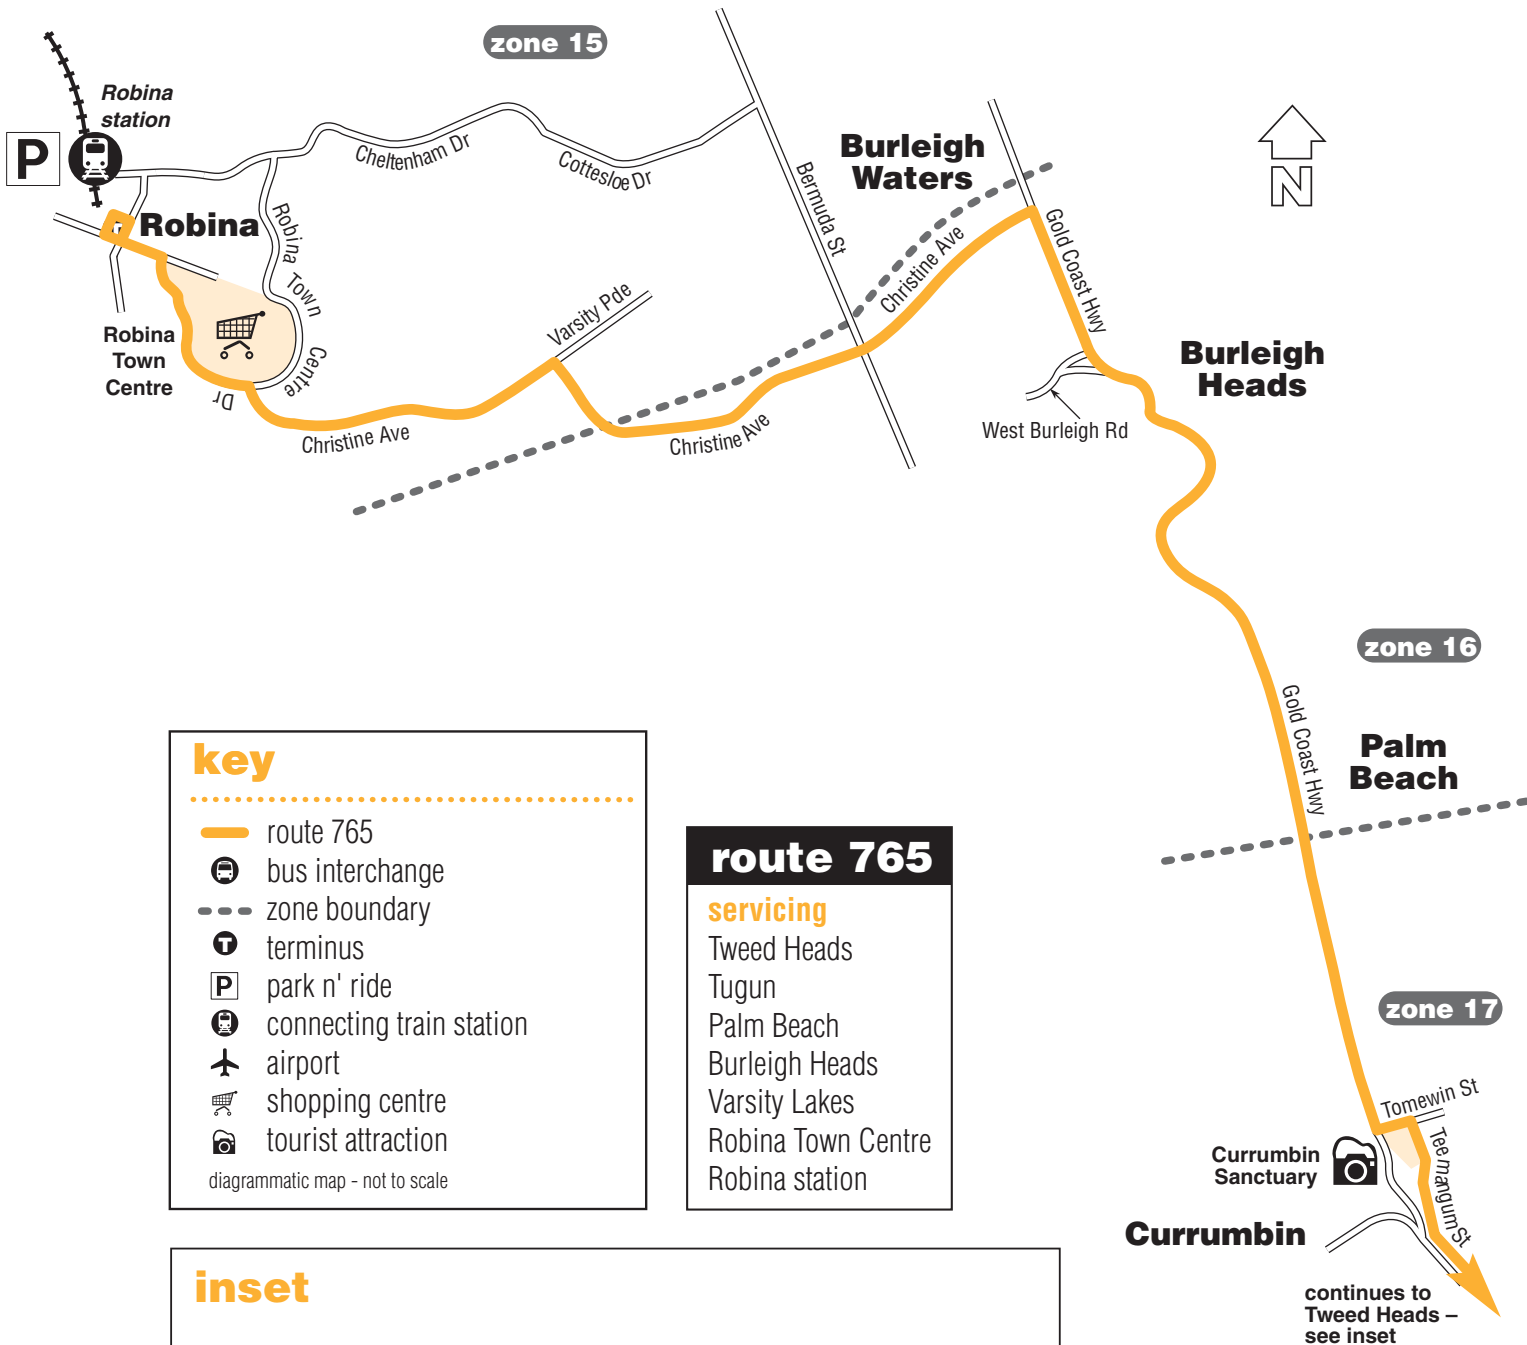

note

For connections to Gold Coast Airport use route 799 from Golden Four Dr stop, Gold Coast Airport. Route 799 runs every 15 minutes.

Robina to Tweed Heads

servicing Robina station, Robina Town Centre, Burleigh Heads & Tweed Heads

Monday to Friday

showing route number	765	765	765	765	765	765	765	765	765	765	765	765	765	765	765	765	765
major stops	am																pm
Central station – train departs	.	4.57	5.19	.	6.55	7.25	7.55	8.25	8.55	9.25	9.55	10.25	10.55	11.24	11.54	12.24	12.54
Robina station – train arrives	.	6.13	6.35	.	8.11	8.41	9.11	9.41	10.11	10.41	11.11	11.41	12.11	12.40	1.10	1.40	2.10
Robina station – bus departs	5.50	6.18	6.51	7.23	8.19	8.47	9.17	9.47	10.17	10.47	11.17	11.47	12.17	12.47	1.17	1.47	2.17
Robina Town Centre	5.53	6.23	6.56	7.29	8.25	8.53	9.23	9.53	10.23	10.53	11.23	11.53	12.23	12.53	1.23	1.53	2.23
Christine Ave & Bermuda St	6.02	6.31	7.04	7.38	8.34	9.02	9.32	10.02	10.32	11.02	11.32	12.02	12.32	1.02	1.32	2.02	2.32
Gold Coast Hwy & Christine Ave	6.06	6.35	7.09	7.43	8.39	9.07	9.37	10.07	10.37	11.07	11.37	12.07	12.37	1.07	1.37	2.07	2.37
Burleigh Heads (stop 42)	6.09	6.39	7.14	7.48	8.44	9.12	9.42	10.12	10.42	11.12	11.42	12.12	12.42	1.12	1.42	2.12	2.42
Palm Beach (stop 30)	6.17	6.47	7.23	7.57	8.53	9.21	9.51	10.21	10.51	11.21	11.51	12.21	12.51	1.21	1.51	2.21	2.51
Currumbin Bird Sanctuary	6.20	6.50	7.27	8.01	8.57	9.25	9.55	10.25	10.55	11.25	11.55	12.25	12.55	1.25	1.55	2.25	2.55
Tugun shops (stop 5)	6.22	6.53	7.30	8.04	9.00	9.28	9.58	10.28	10.58	11.28	11.58	12.28	12.58	1.28	1.58	2.28	2.58
Coolangatta shops	6.31	7.03	7.40	8.14	9.10	9.38	10.08	10.38	11.08	11.38	12.08	12.38	1.08	1.38	2.08	2.38	3.08
Tweed Heads (Tweed Mall)	6.34	7.06	7.44	8.18	9.14	9.42	10.12	10.42	11.12	11.42	12.12	12.42	1.12	1.42	2.12	2.42	3.12

Monday to Friday continued

showing route number	765	765	765	765	765	765	765	765	765	765	765	765	765	765	765	765
major stops	pm															
Central station – train departs	1.24	1.54	2.24	2.54	3.24	3.54	4.24	4.53	5.27	5.55	6.23	6.53	7.26	8.22	9.27	10.25
Robina station – train arrives	2.40	3.10	3.40	4.10	4.40	5.10	5.40	6.09	6.43	7.11	7.39	8.09	8.42	9.38	10.43	11.41
Robina station – bus departs	2.47	3.17	3.47	4.17	4.52	5.25	5.49	6.18	6.49	7.17	7.53	8.26	8.50	9.50	10.50	11.50
Robina Town Centre	2.53	3.23	3.53	4.23	4.58	5.30	5.55	6.24	6.55	7.22	7.58	8.31	8.54	9.54	10.54	11.54
Christine Ave & Bermuda St	3.02	3.32	4.02	4.32	5.07	5.39	6.04	6.33	7.04	7.30	8.06	8.39	9.01	10.01	11.01	12.01
Gold Coast Hwy & Christine Ave	3.07	3.37	4.07	4.37	5.12	5.44	6.09	6.38	7.08	7.34	8.10	8.43	9.05	10.05	11.05	12.05
Burleigh Heads (stop 42)	3.12	3.42	4.12	4.42	5.17	5.49	6.14	6.43	7.12	7.38	8.14	8.47	9.09	10.09	11.09	12.09
Palm Beach (stop 30)	3.21	3.51	4.21	4.51	5.26	5.58	6.23	6.52	7.20	7.46	.	8.55	.	.	.	.
Currumbin Bird Sanctuary	3.25	3.55	4.25	4.55	5.30	6.02	6.27	6.56	7.23	7.49	.	8.58	.	.	.	.
Tugun shops (stop 5)	3.28	3.58	4.28	4.58	5.33	6.05	6.30	6.59	7.26	7.52	.	9.01	.	.	.	.
Coolangatta shops	3.38	4.08	4.38	5.08	5.43	6.15	6.40	7.09	7.36	8.02	.	9.11	.	.	.	.
Tweed Heads (Tweed Mall)	3.42	4.12	4.42	5.12	5.47	6.19	6.44	7.12	7.39	8.05	.	9.14	.	.	.	.

explanations

- . – Journey does not travel via this location.
- ☉ – Saturday only.
- **am** – Journeys operating in the morning.
- **pm** – Journeys operating in the afternoon and evening.
- – Shaded row highlights train departure & arrival times, to and from Brisbane. While QR makes every effort to ensure services run to schedule as per the timetable, there can be no guarantee of connections between trains or between train services and bus services.